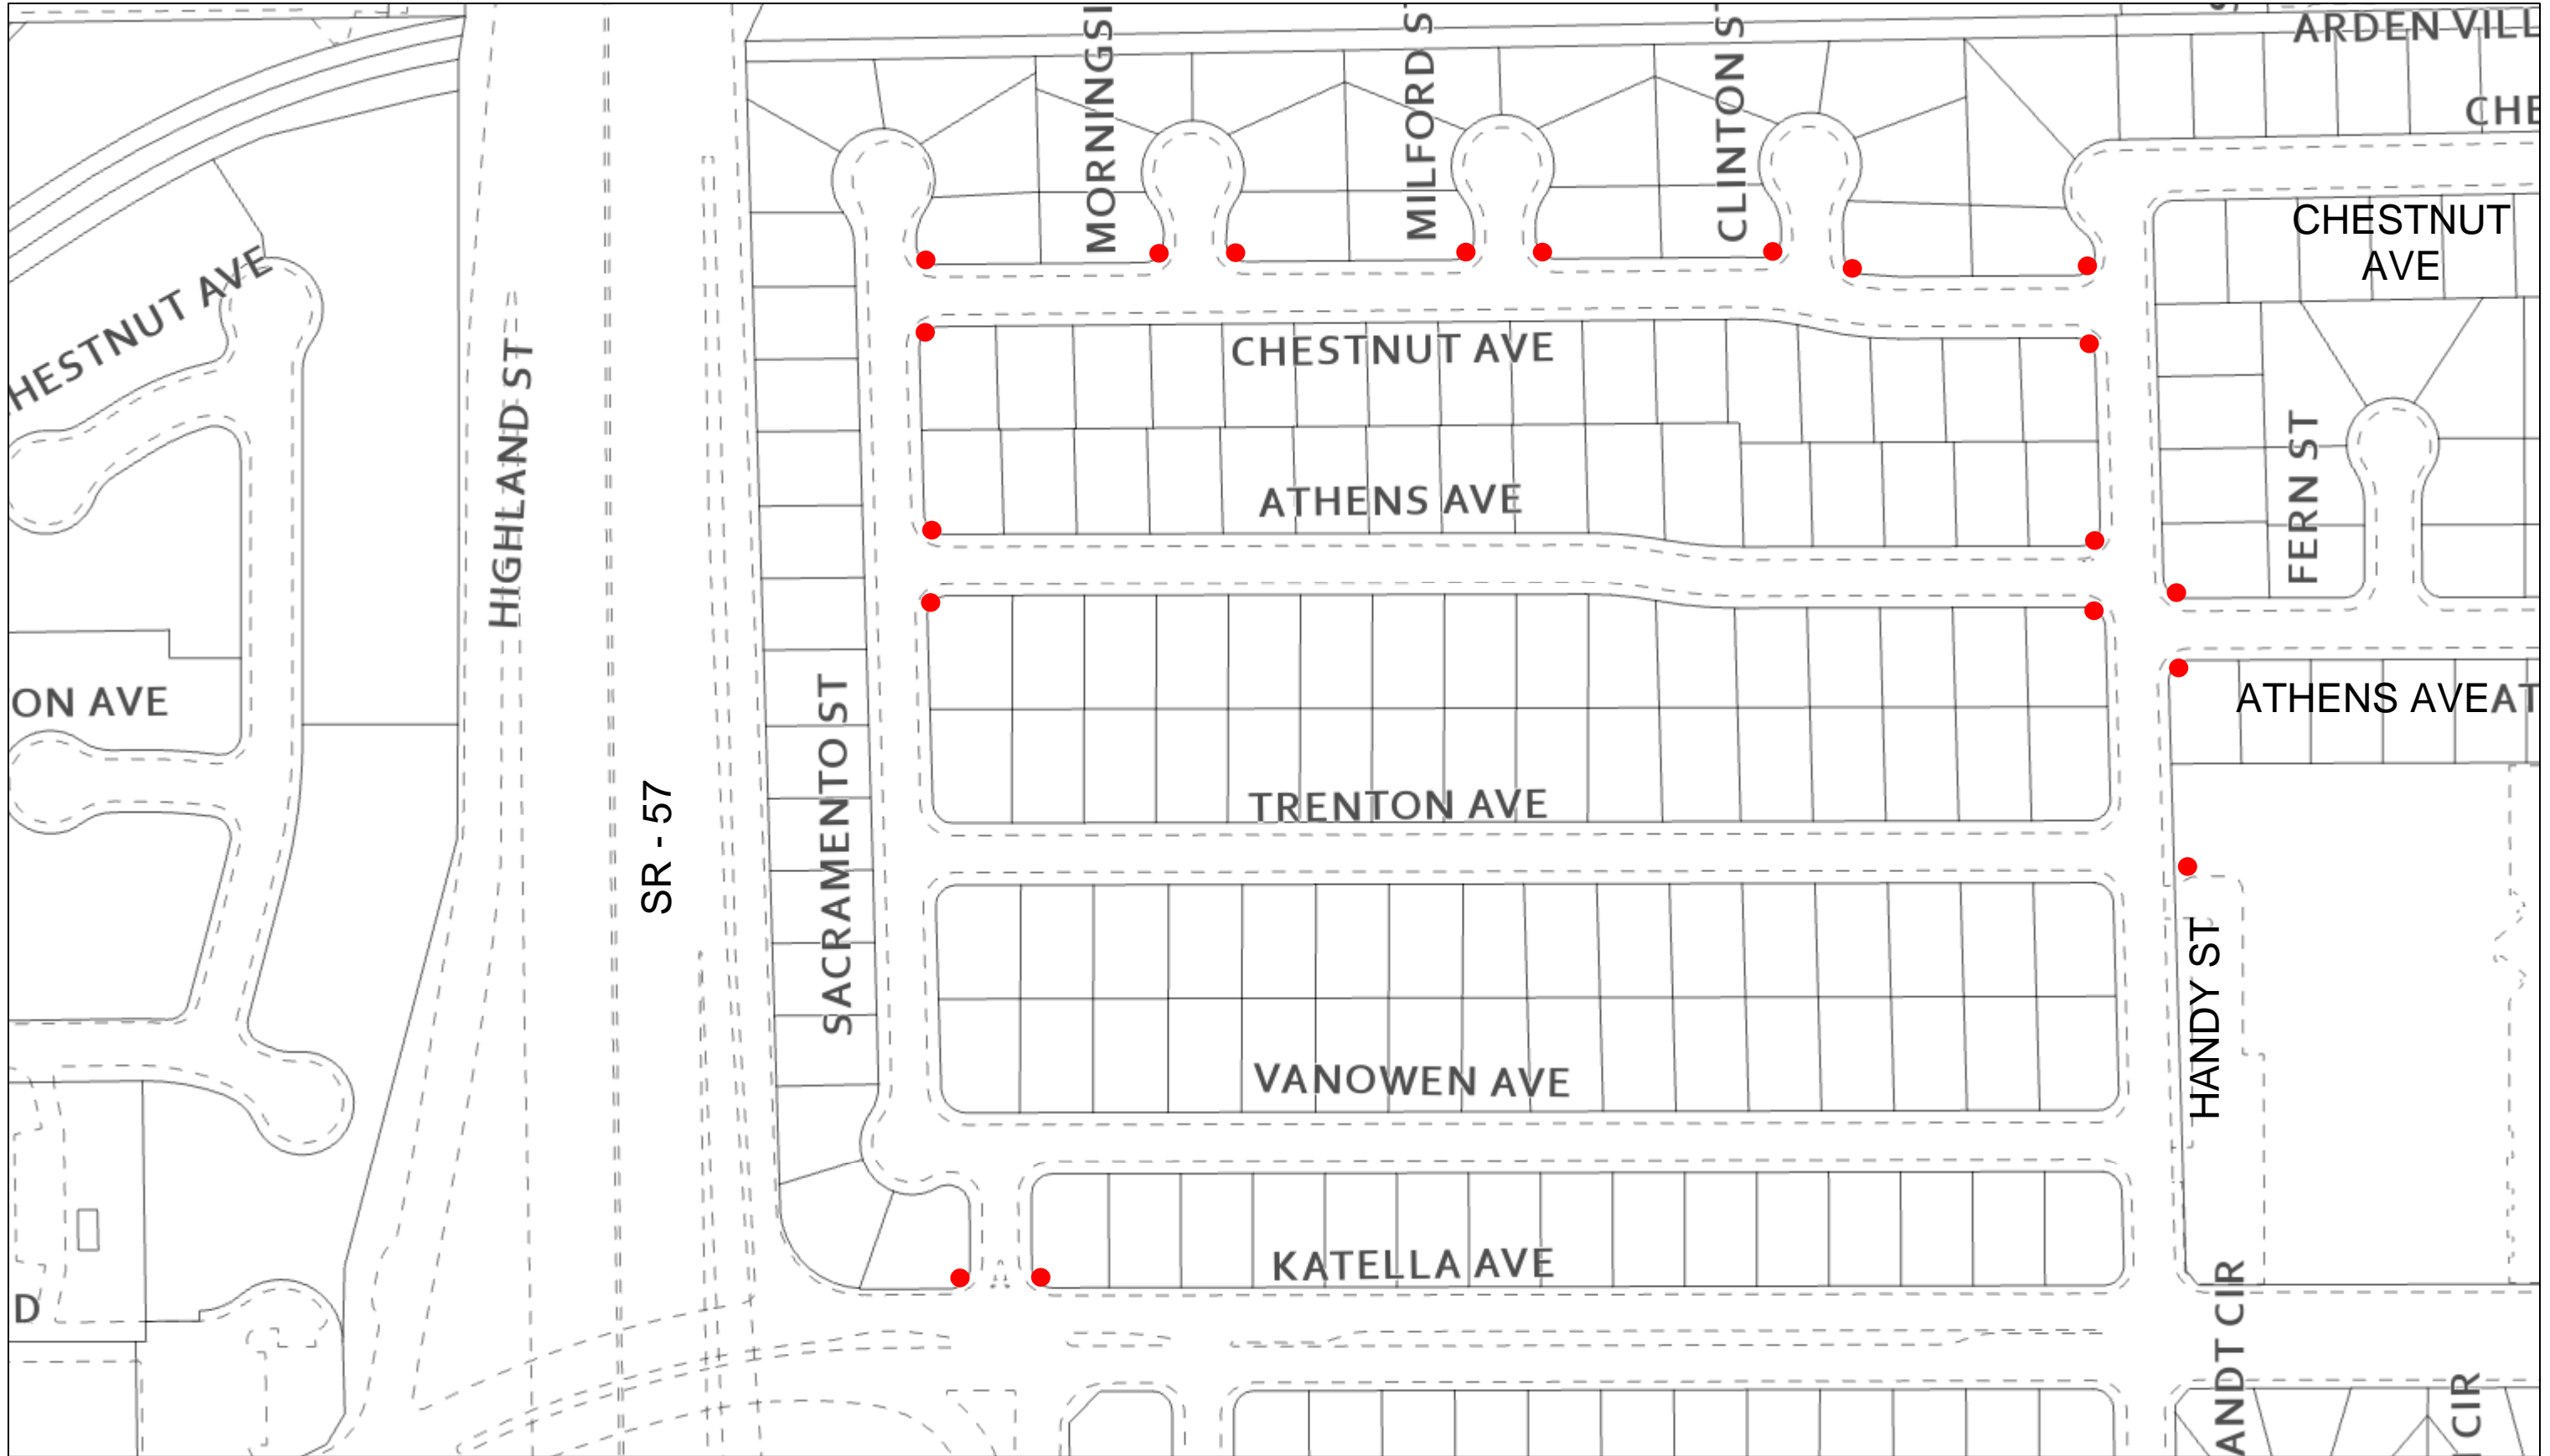

Location Map

6/1/2021, 4:51:25 PM

CDBG ADA FY 21-22

19 RAMPS THIS SHEET

● ADA RAMP RECONSTRUCTION