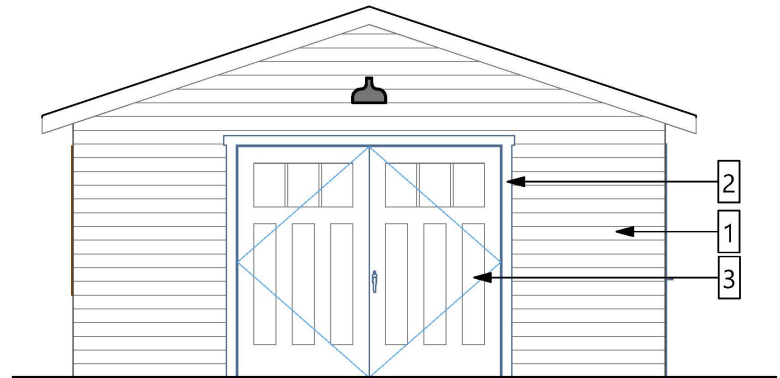

5. Roof Shingles
Timberline HD in "Shakewood"

Main Residence South Exterior Elevation

5" Wood Lap
Siding profile

6. Decorative Stone Solutions
Style/color: "Full Moon"

1. Siding Color

2. Trim Color

3. Window Muntins/
Door Color

4. Entry Door Stain
"Golden Oak"

North Exterior Elevation of New Accessory Structure

Existing Garage North Exterior Elevation

5. Roof Shingles
Timberline HD in "Shakewood"

7" Wood Lap Siding
(For Accessory Structure)