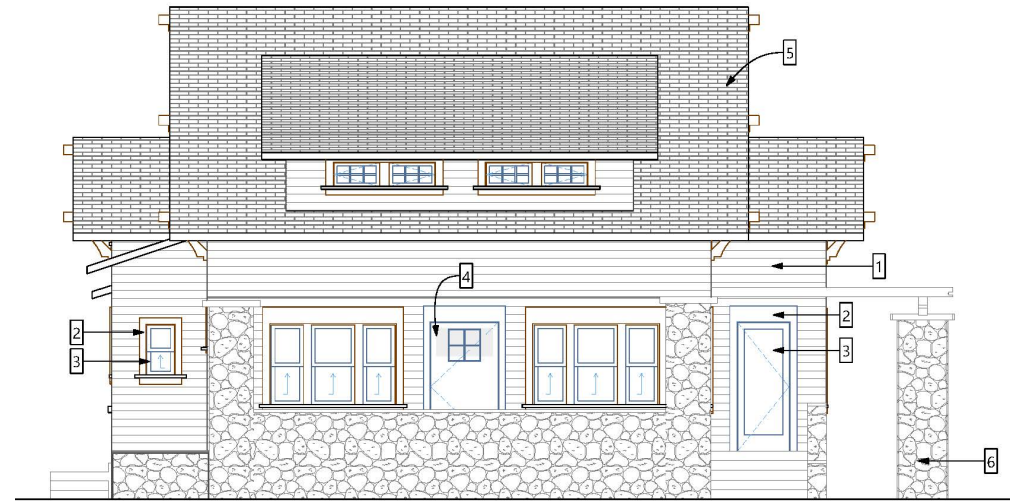

5. Roof Shingles
Timberline HD in "Shakewood"

Main Residence South Exterior Elevation

5" Wood Lap
Siding profile

6. Decorative Stone Solutions
Style/color: "Full Moon"

1. Siding Color

2. Trim Color

3. Window Muntins/
Door Color

4. Entry Door Stain
"Golden Oak"

North Exterior Elevation of New Accessory Structure

Existing Garage North Exterior Elevation

5. Roof Shingles
Timberline HD in "Shakewood"

7" Wood Lap Siding
(For Accessory Structure)