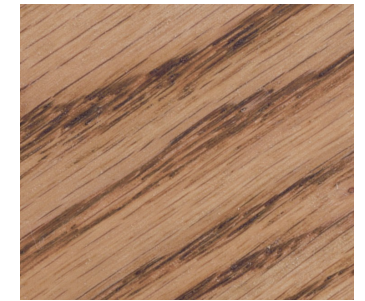

5. Roof Shingles
Timberline HD in "Shakewood"

Main Residence South Exterior Elevation

5" Wood Lap
Siding profile

6. Decorative Stone Solutions
Style/color: "Full Moon"

1. Siding Color

2. Trim Color

3. Window Muntins/
Door Color

4. Entry Door Stain
"Golden Oak"

North Exterior Elevation of New Accessory Structure

Existing Garage North Exterior Elevation

5. Roof Shingles
Timberline HD in "Shakewood"

7" Wood Lap Siding
(For Accessory Structure)