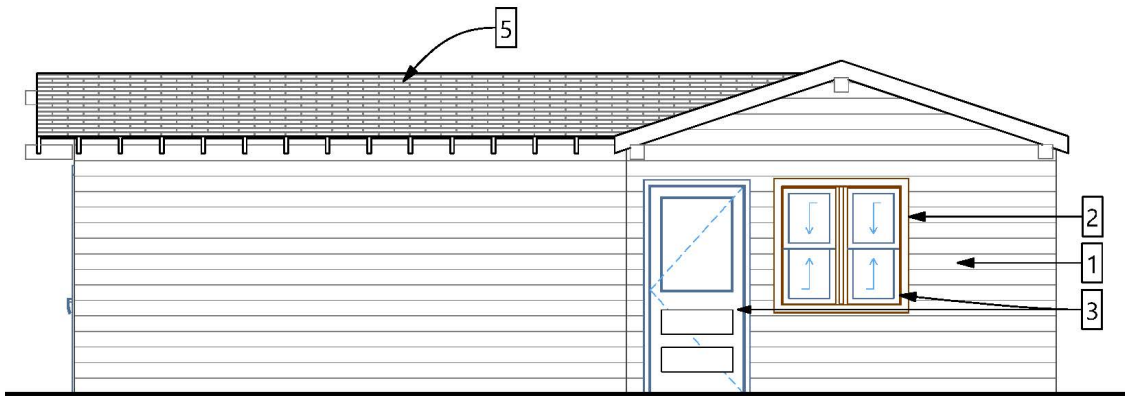

5. Roof Shingles
Timberline HD in "Shakewood"

Main Residence South Exterior Elevation

5" Wood Lap
Siding profile

6. Decorative Stone Solutions
Style/color: "Full Moon"

1. Siding Color

2. Trim Color

3. Window Muntins/
Door Color

4. Entry Door Stain
"Golden Oak"

North Exterior Elevation of New Accessory Structure

Existing Garage North Exterior Elevation

5. Roof Shingles
Timberline HD in "Shakewood"

7" Wood Lap Siding
(For Accessory Structure)