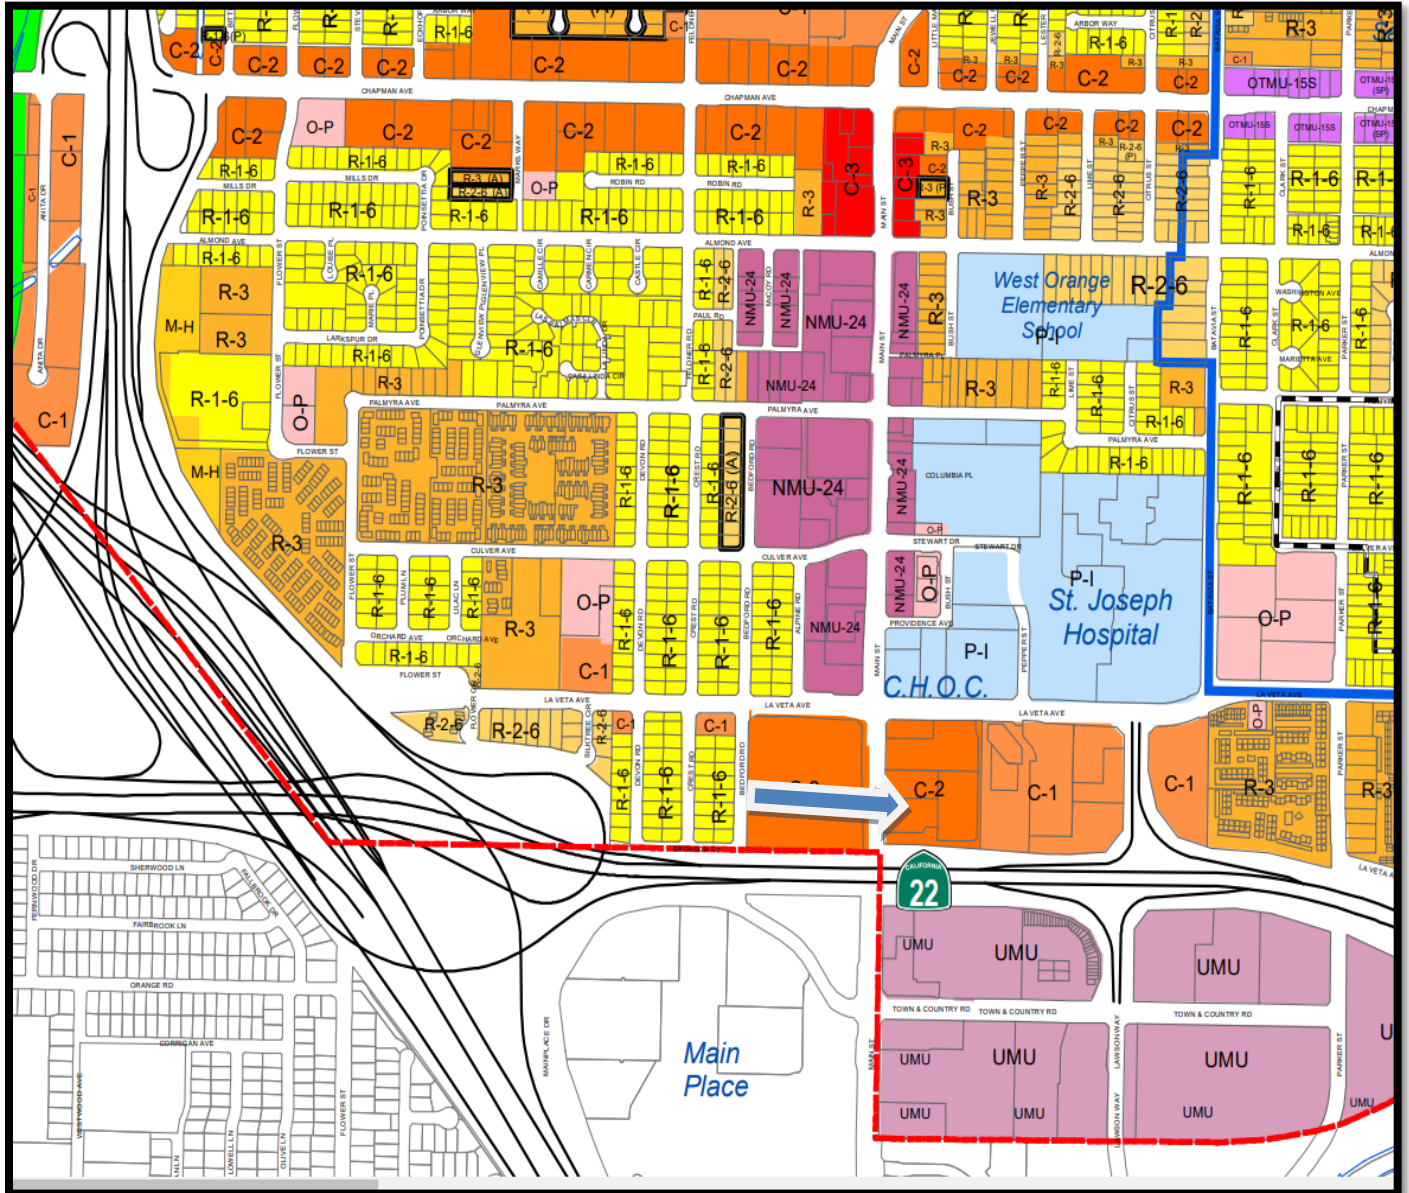

Vicinity Map

525 S. Main Street

MJSP No. 1062-21, DRC No. 5050-21, and ENV No. 1879-21

CITY OF ORANGE