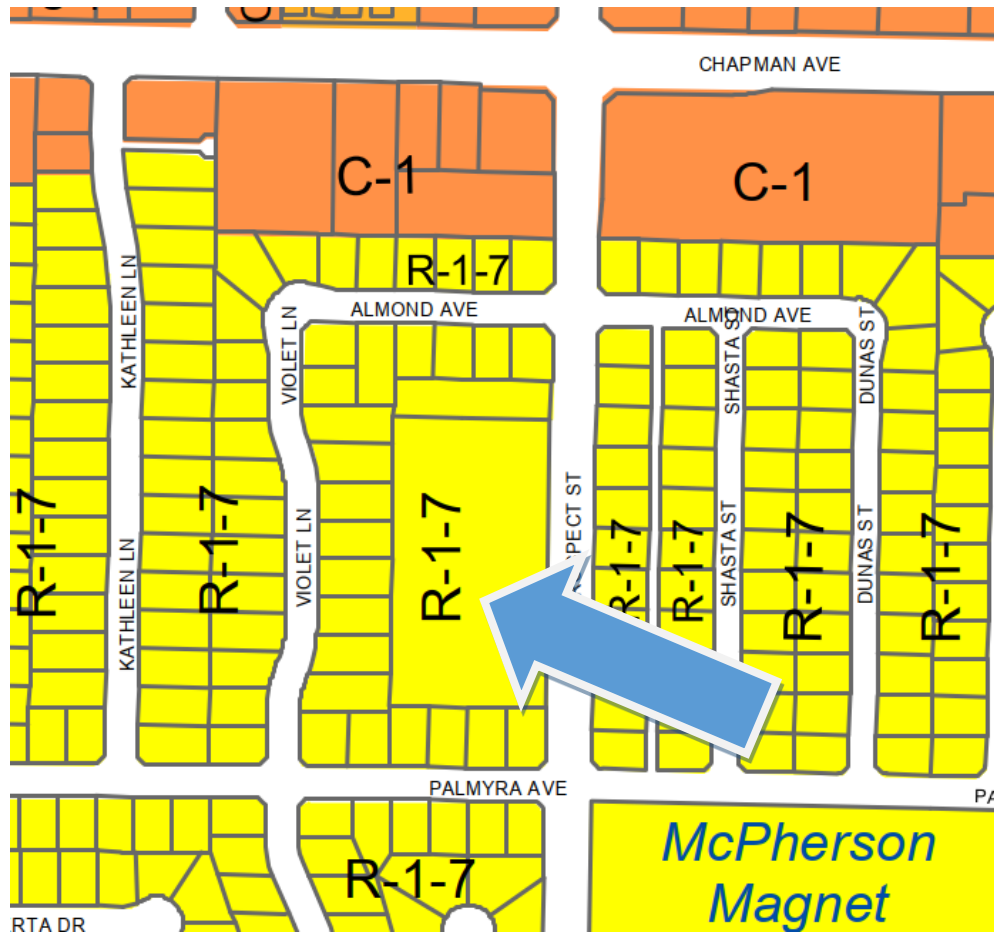

Vicinity Map

Conditional Use Permit 3235

Bumble Bee Preschool

250 S. Prospect Street

CITY OF ORANGE
COMMUNITY DEVELOPMENT DEPARTMENT