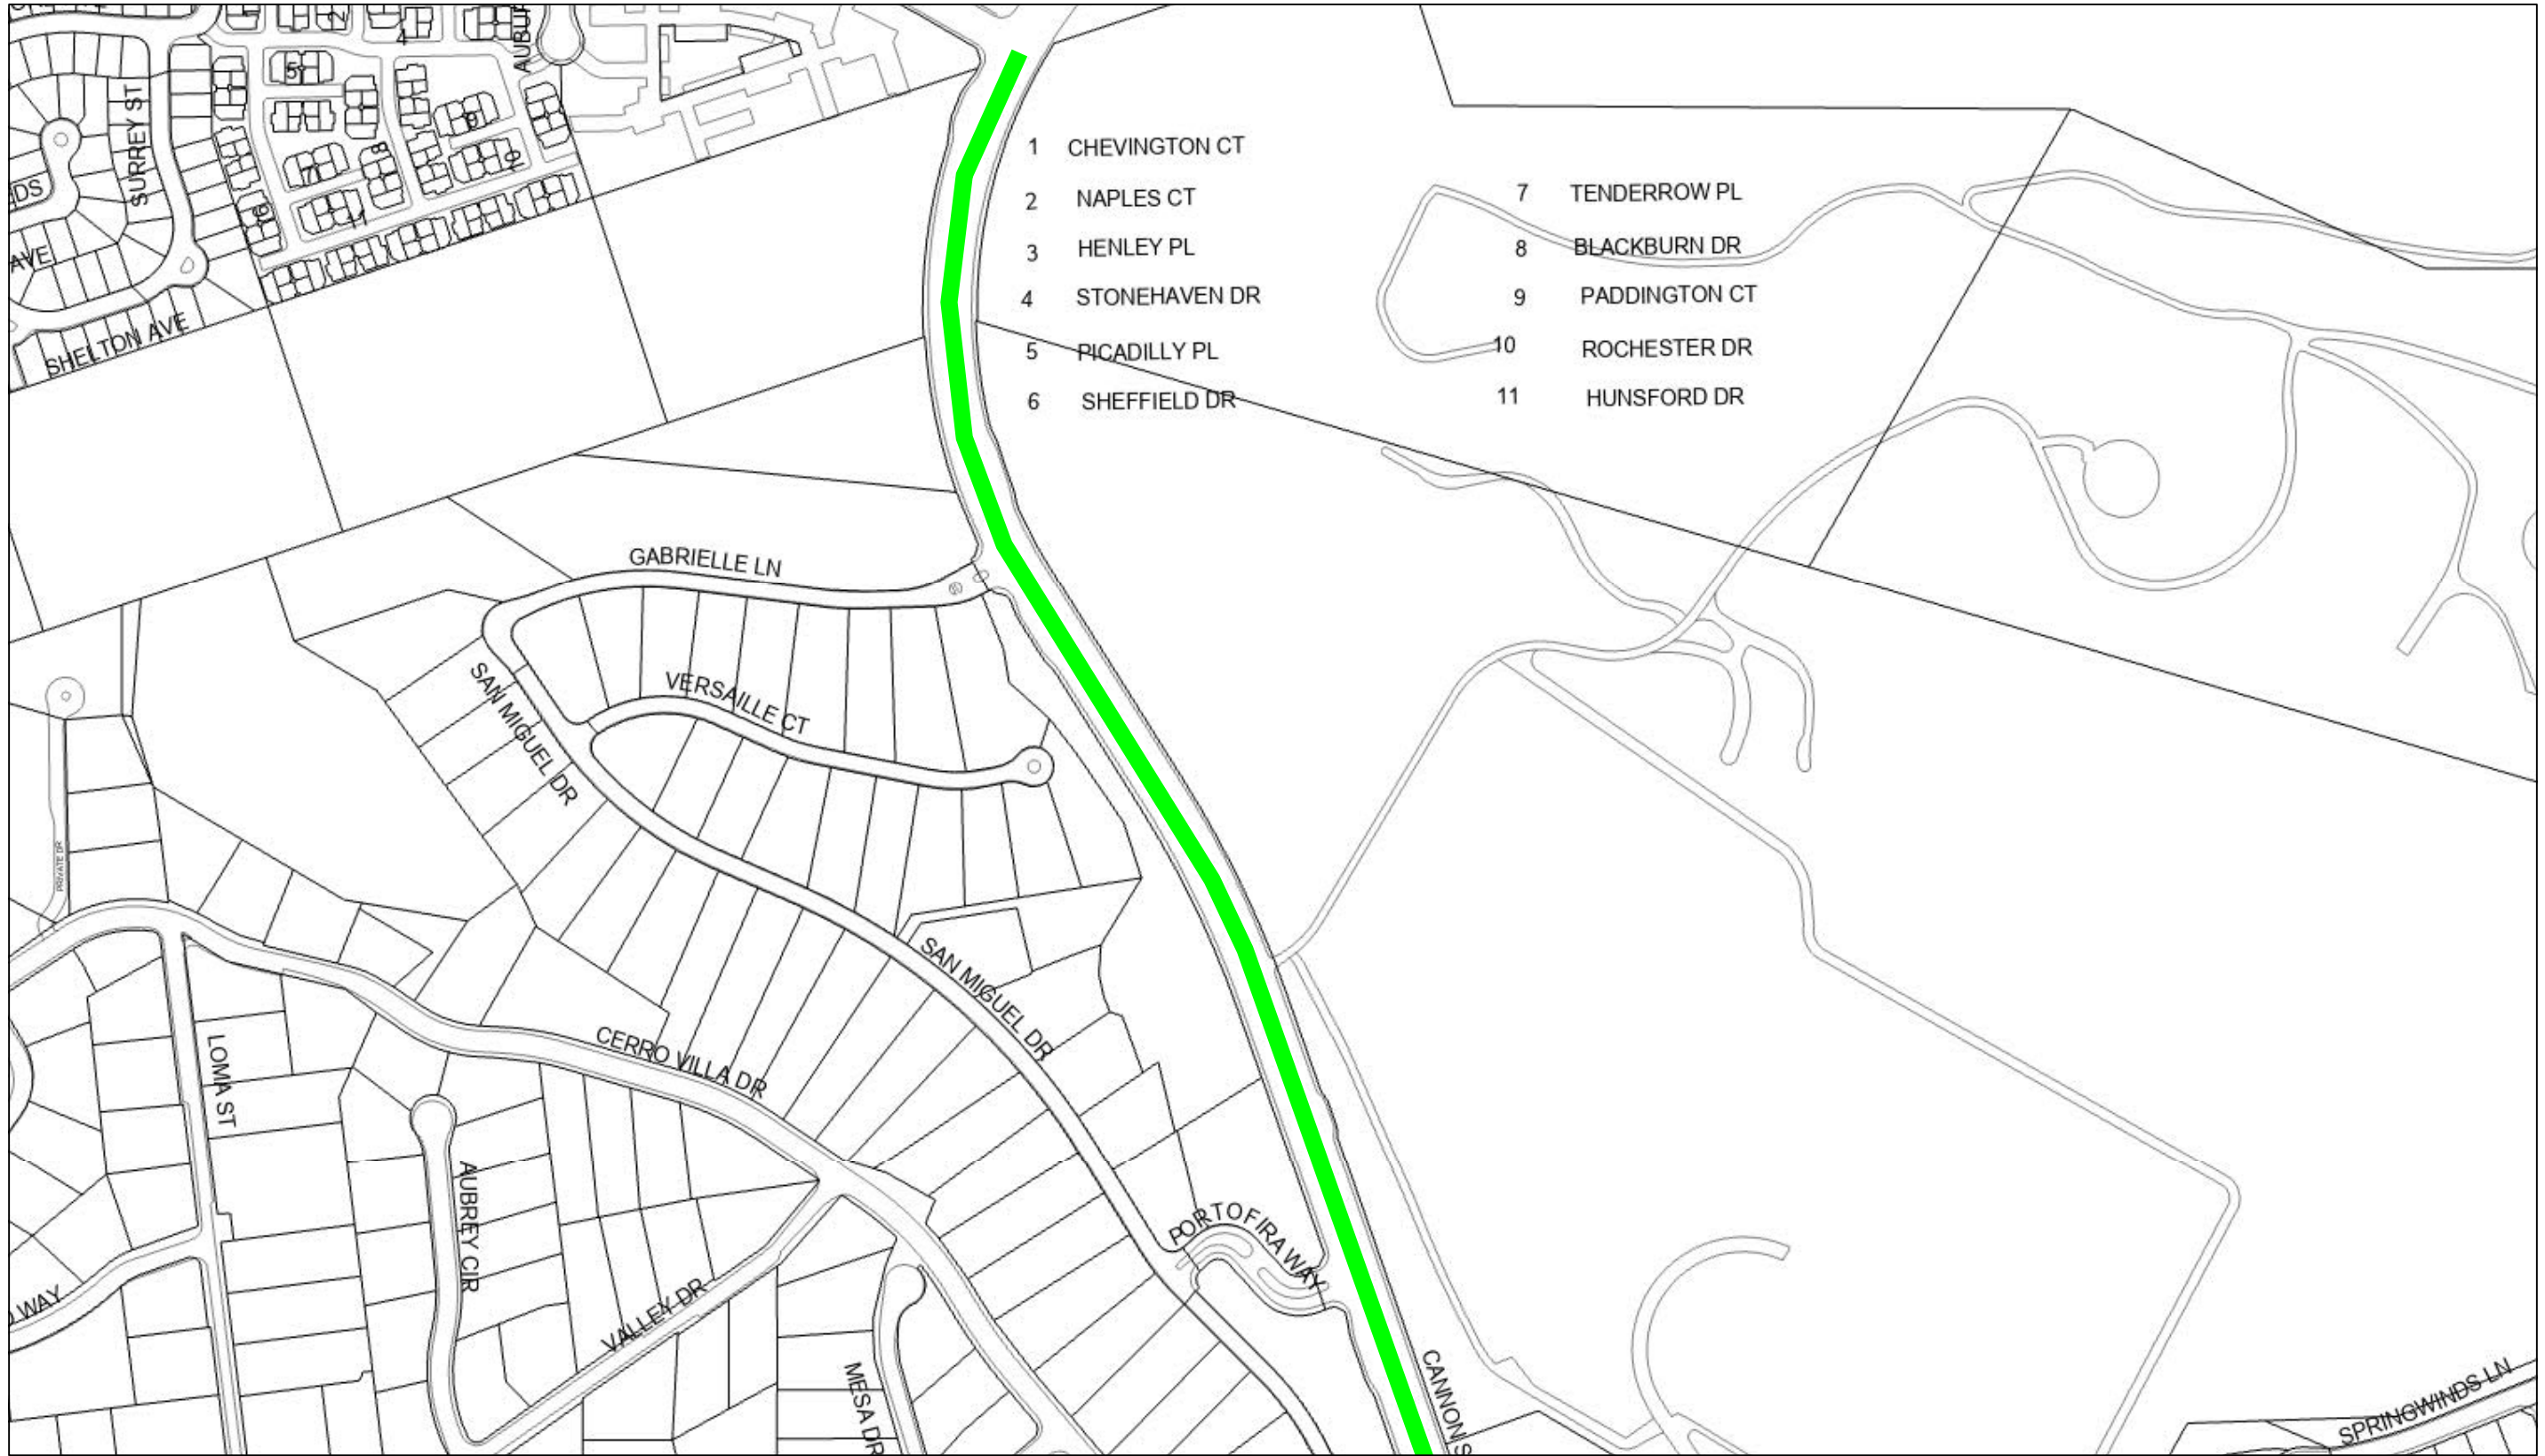

# Location Map 2

12/16/2020, 11:44:47 AM

— SB-1 FUNDING  
— M2 FUNDING

NOT TO SCALE

# Location Map 4

12/16/2020, 11:46:30 AM

# Location Map 5

12/16/2020, 11:45:54 AM

NOT TO SCALE

# Location Map 7

12/16/2020, 3:21:57 PM

NOT TO SCALE