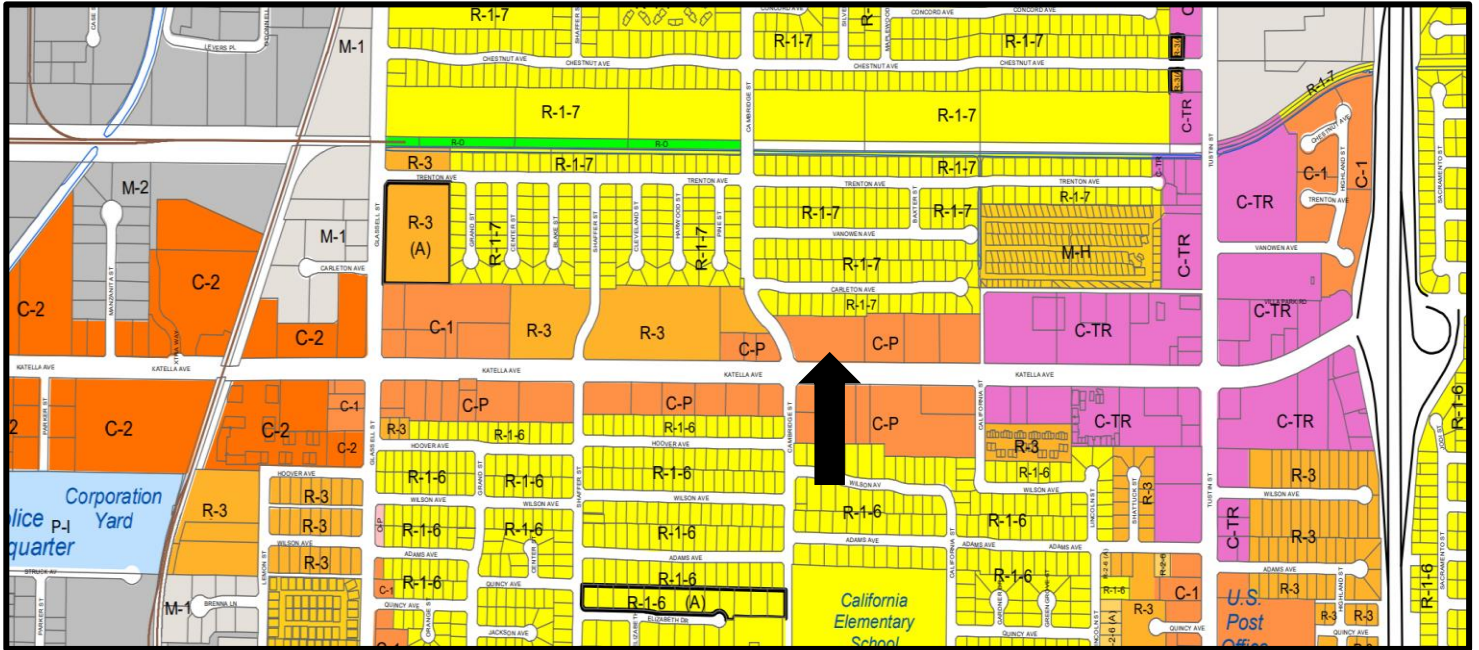

# Vicinity Map

901 E. Katella Avenue  
Design Review (DRC No. 5092-22)

City of Orange  
Community Development Department