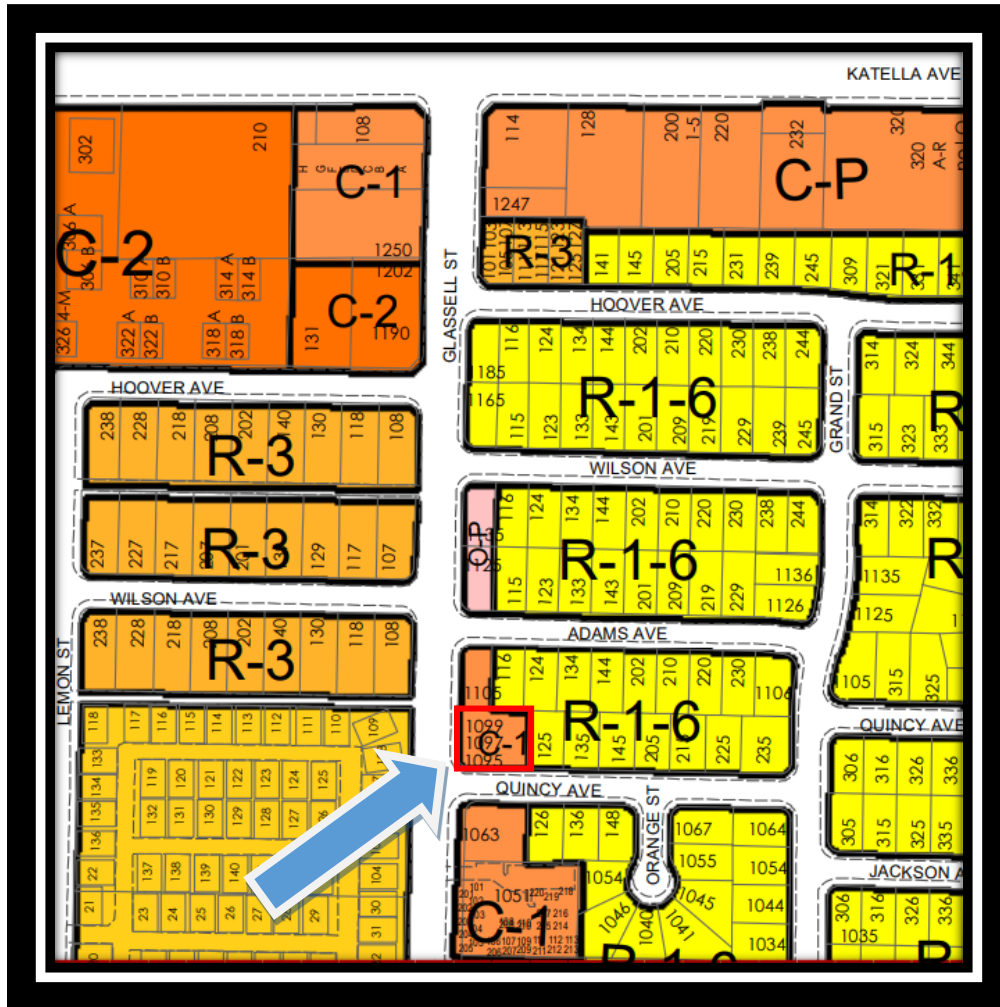

Vicinity Map

CUP No. 3217-24

Orange Wine, Inc.

1095 N. Glassell Street

CITY OF ORANGE
COMMUNITY DEVELOPMENT DEPARTMENT