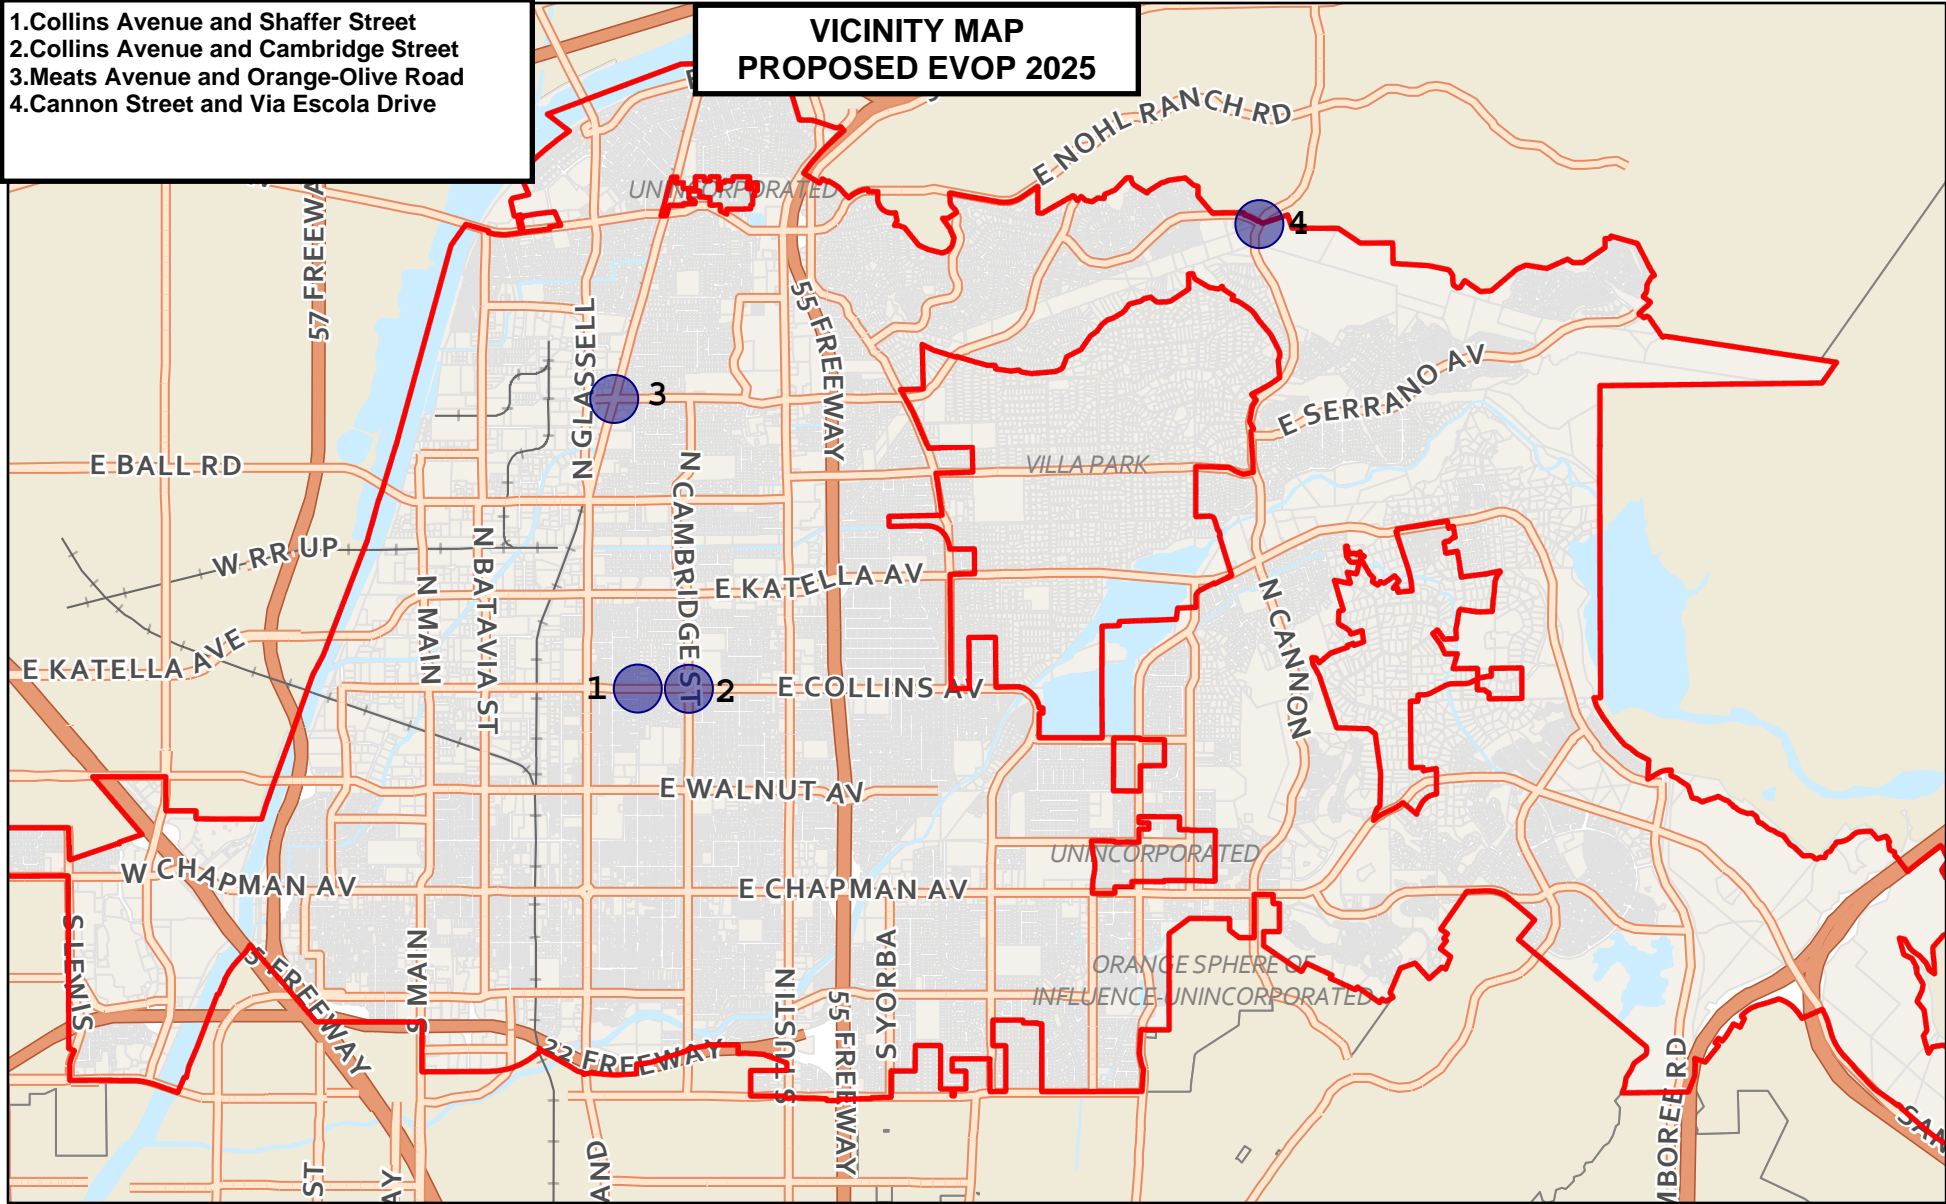

- 1.Collins Avenue and Shaffer Street
- 2.Collins Avenue and Cambridge Street
- 3.Meats Avenue and Orange-Olive Road
- 4.Cannon Street and Via Escala Drive

**VICINITY MAP
PROPOSED EVOP 2025**

City Boundaries

NOTE: Recent data updates may not be reflected on this map at the time of printing, use at your discretion. No part of this map shall be reproduced for commercial purposes.

Date Exported: 2/6/2025
Credits: City of Orange (2025)