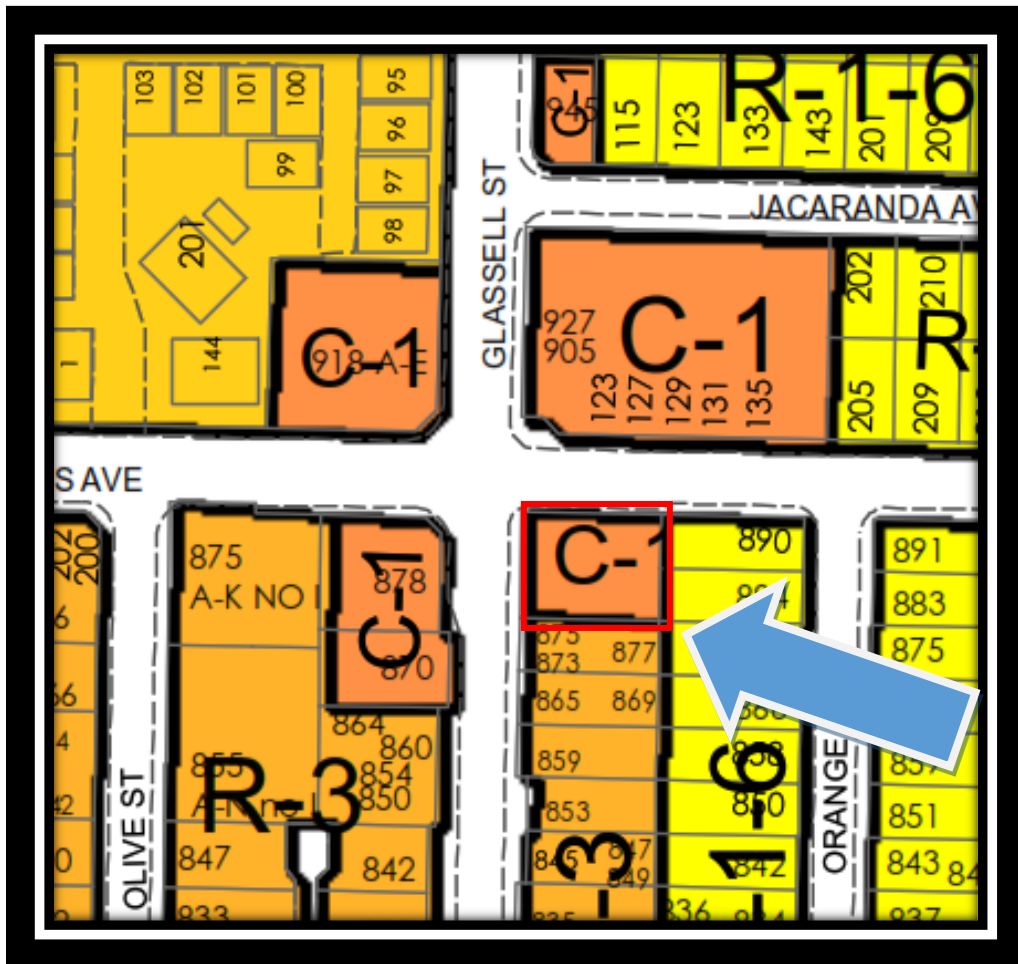

Vicinity Map

DRC No. 4933-17

Northern Gateway Commercial Center

887 N. Glassell Street

CITY OF ORANGE
COMMUNITY DEVELOPMENT DEPARTMENT