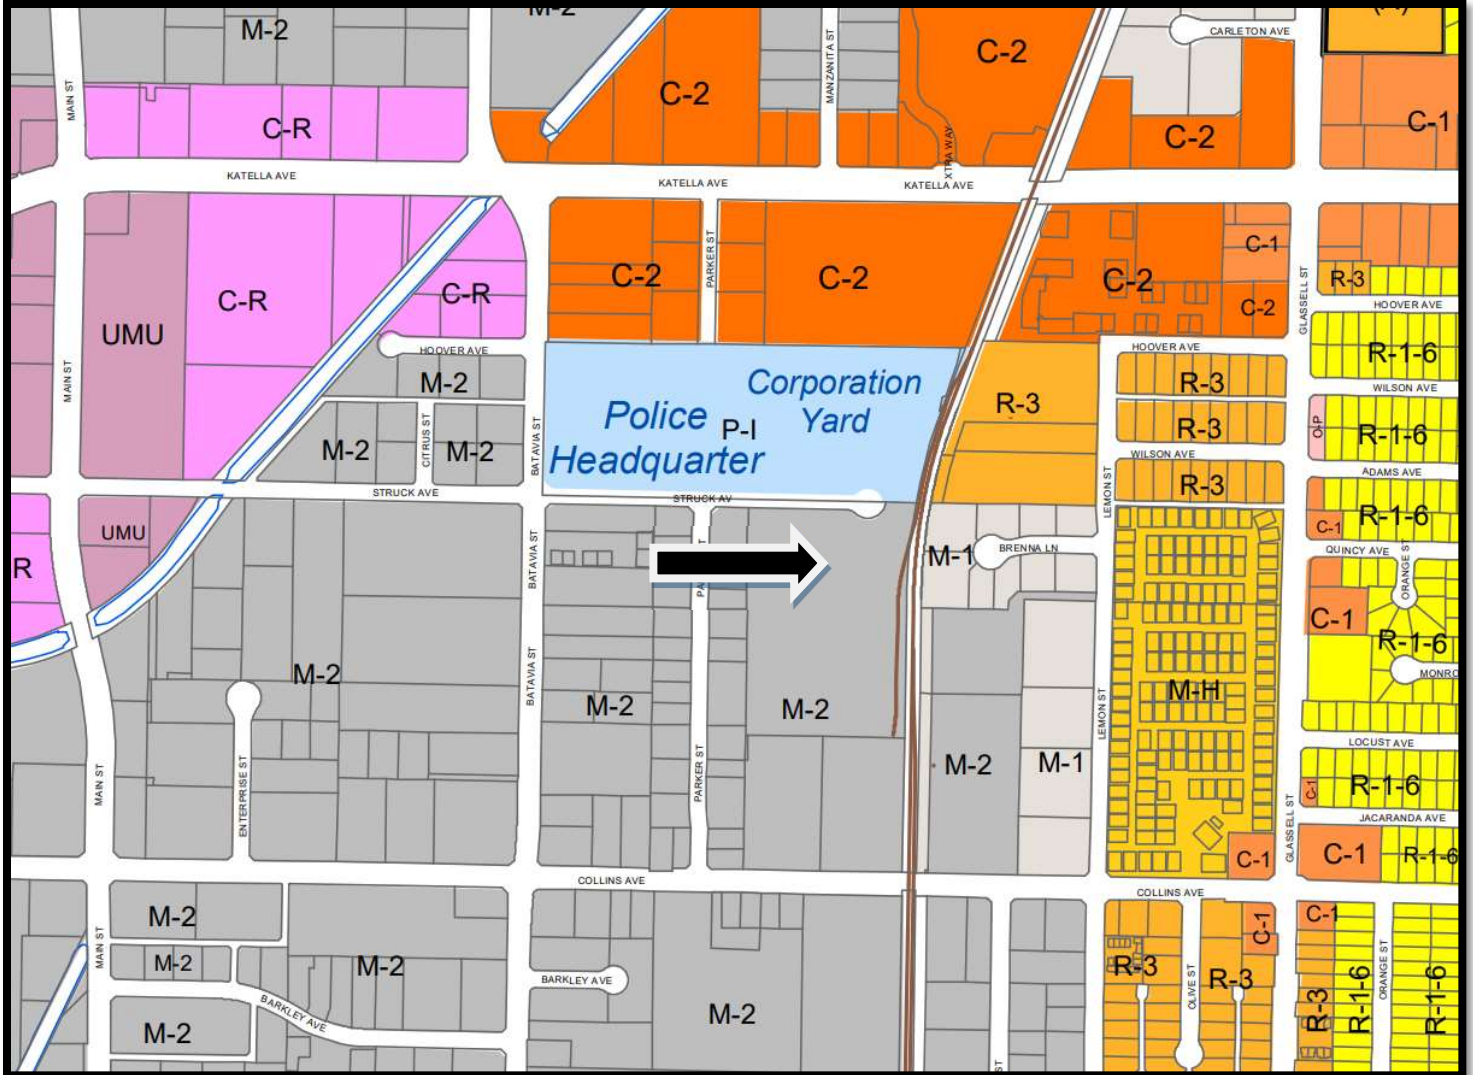

# Vicinity Map

**DRC No. 5028-21**  
**Prologis Orange Logistics**  
**534 W Struck Avenue**

**CITY OF ORANGE**  
**COMMUNITY DEVELOPMENT DEPARTMENT**