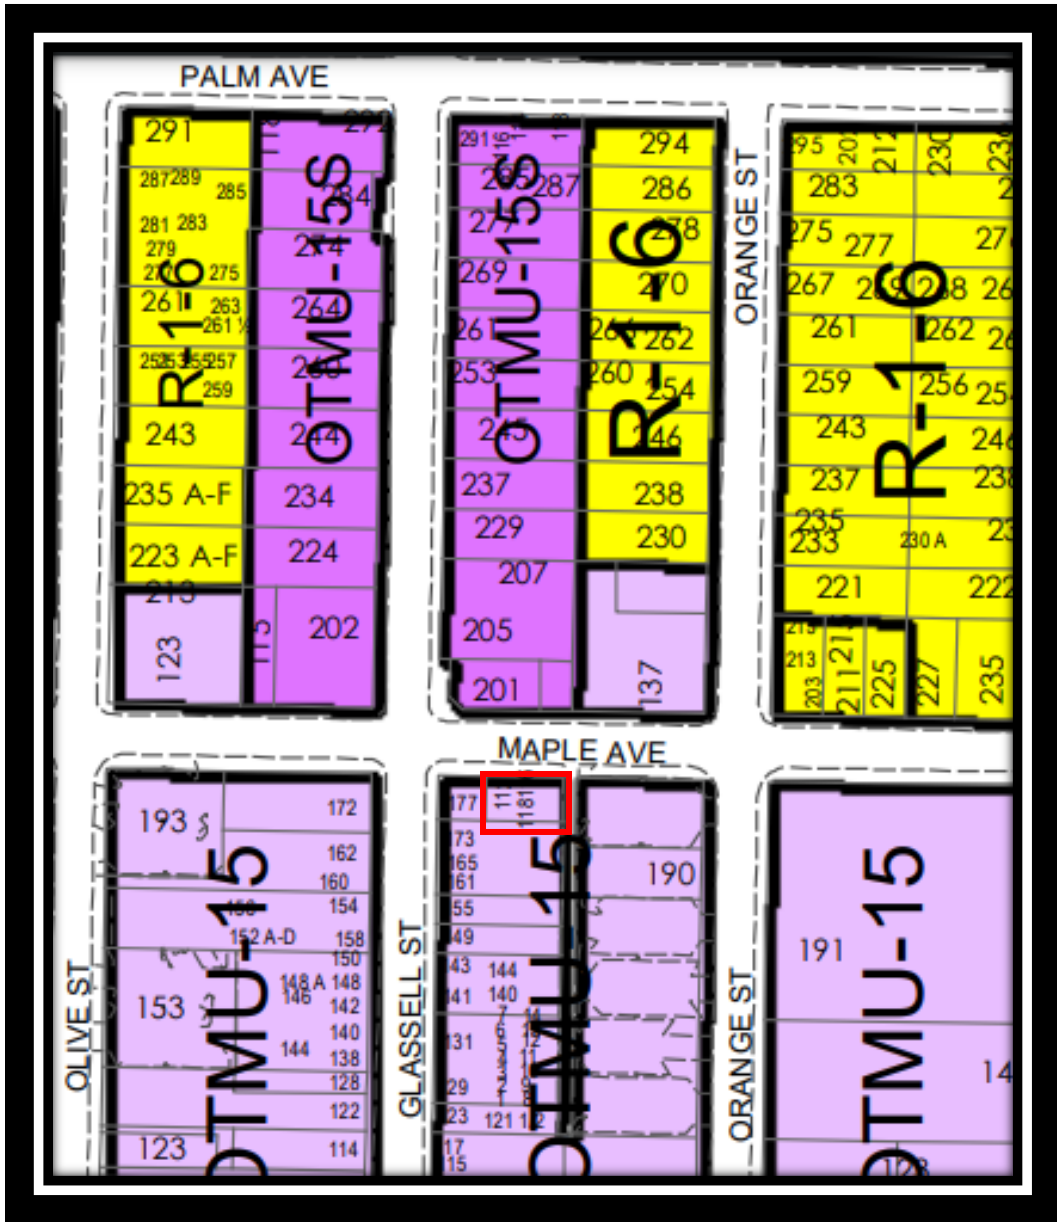

Vicinity Map

DRC No. 5023-21
Chipotle Mexican Grille
112 E. Maple Avenue

ORANGE = CONTRIBUTING HISTORIC RESOURCE
YELLOW = NON-CONTRIBUTING RESOURCE

CITY OF ORANGE
COMMUNITY DEVELOPMENT DEPARTMENT

CITY OF ORANGE
COMMUNITY DEVELOPMENT DEPARTMENT