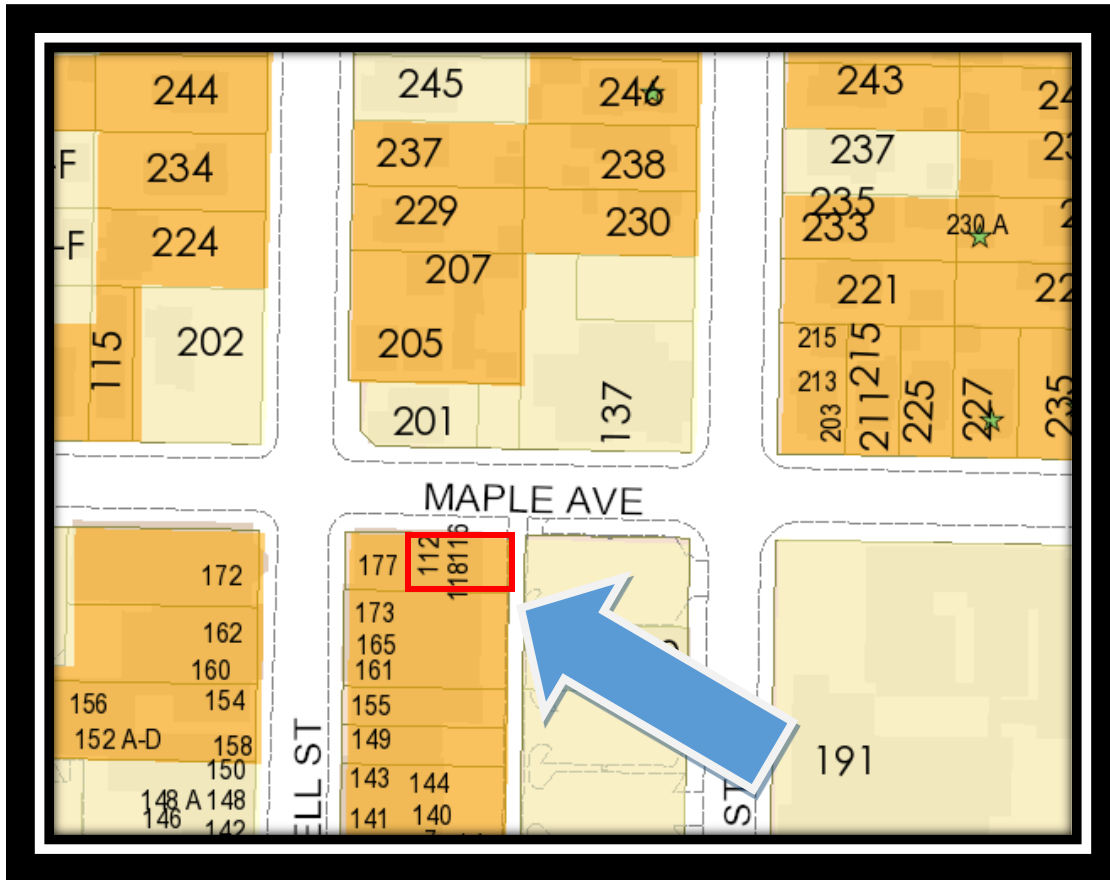

Vicinity Map

DRC No. 5023-21
Chipotle Mexican Grille
112 E. Maple Avenue

ORANGE = CONTRIBUTING HISTORIC RESOURCE
YELLOW = NON-CONTRIBUTING RESOURCE

CITY OF ORANGE
COMMUNITY DEVELOPMENT DEPARTMENT

CITY OF ORANGE
COMMUNITY DEVELOPMENT DEPARTMENT