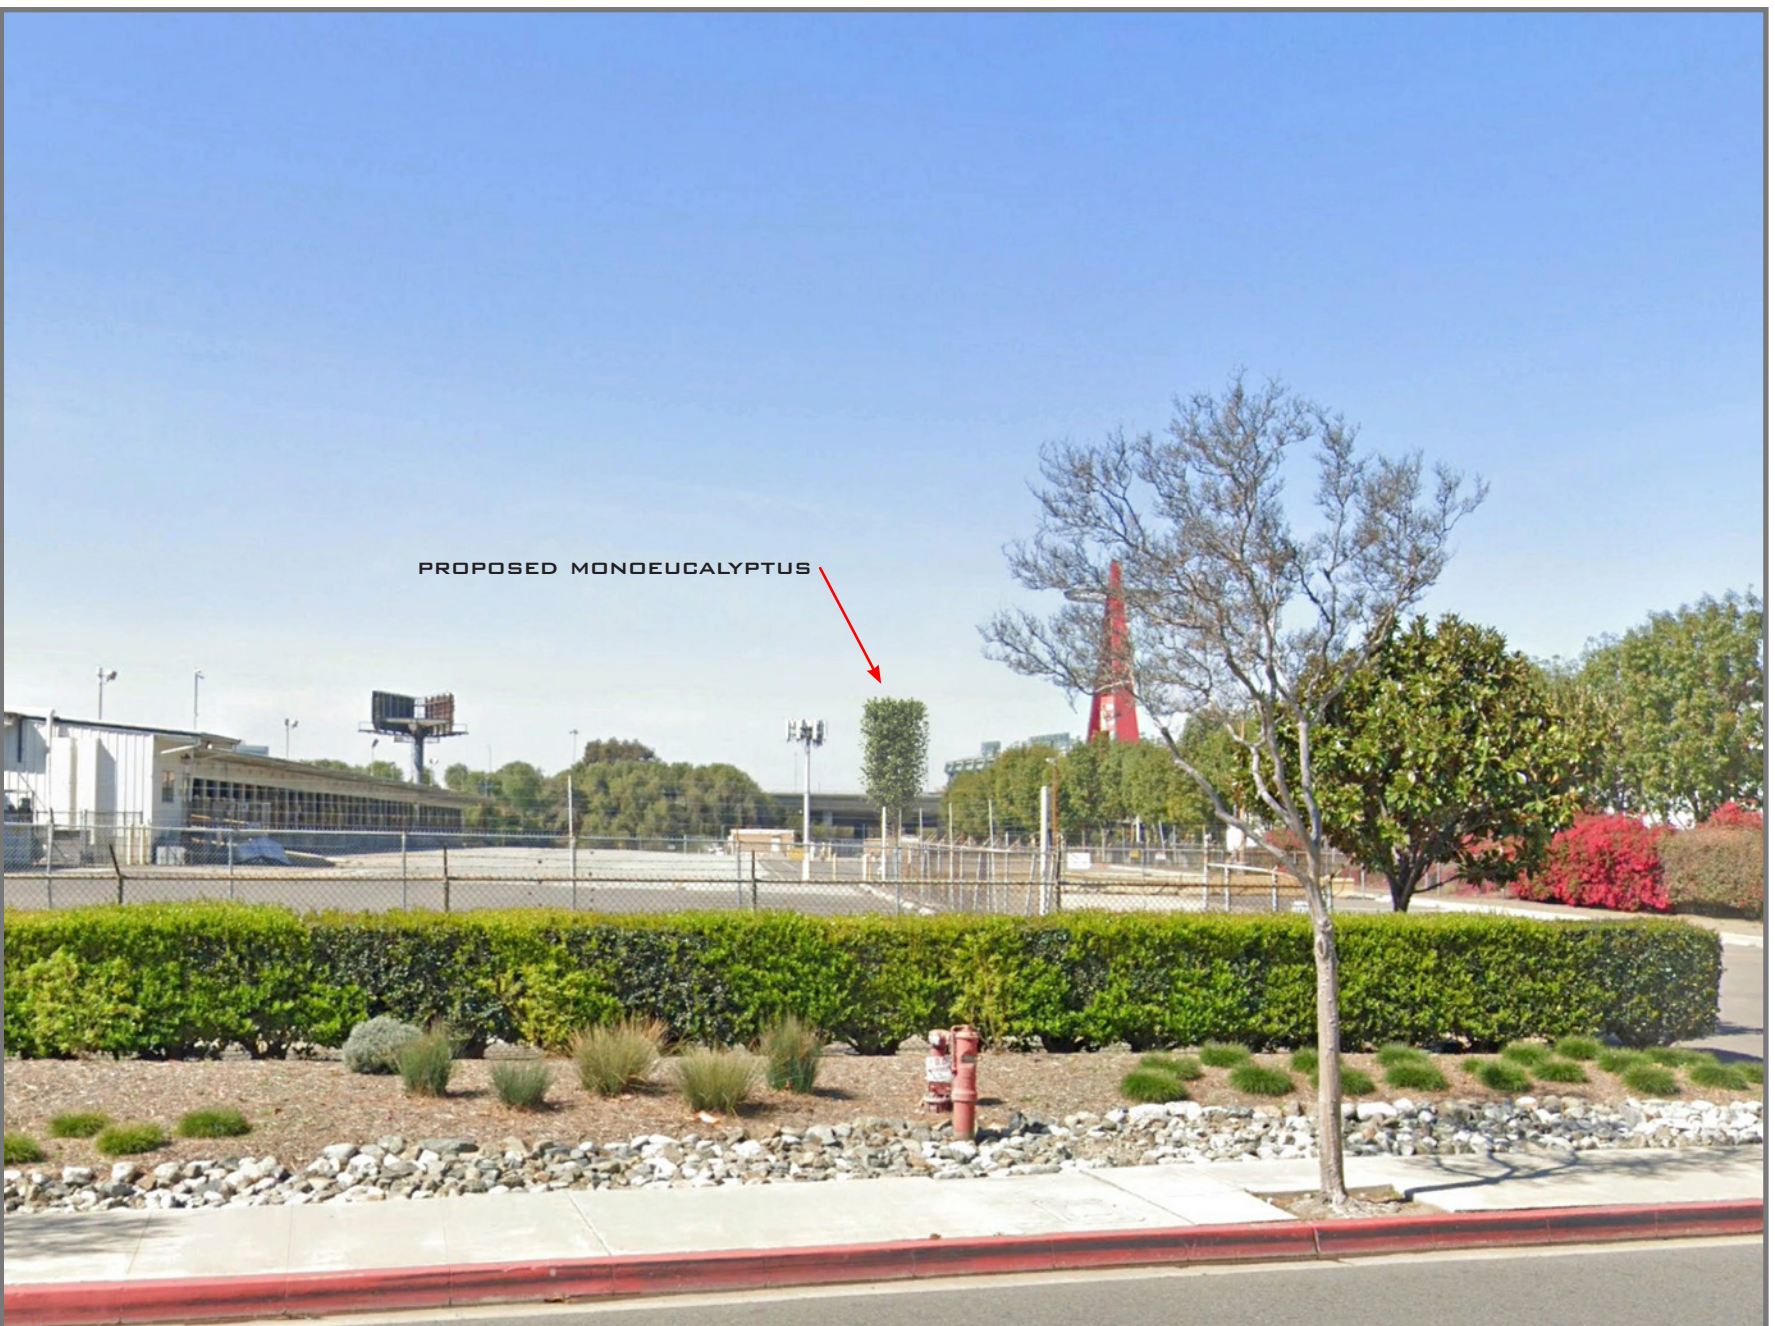

at&t

CXLO0733

2118 W COLLINS AVENUE ORANGE CA 92867

AEsims.com
877.9AE.sims

VIEW 1

©2025 Google Maps

EXISTING

PROPOSED MONOEUCALYPTUS

PROPOSED

LOOKING WEST FROM ECKHOFF STREET

EXISTING

PROPOSED LOOKING NORTHEAST FROM 57 FREEWAY

EXISTING

PROPOSED LOOKING SOUTHEAST FROM 57 FREEWAY