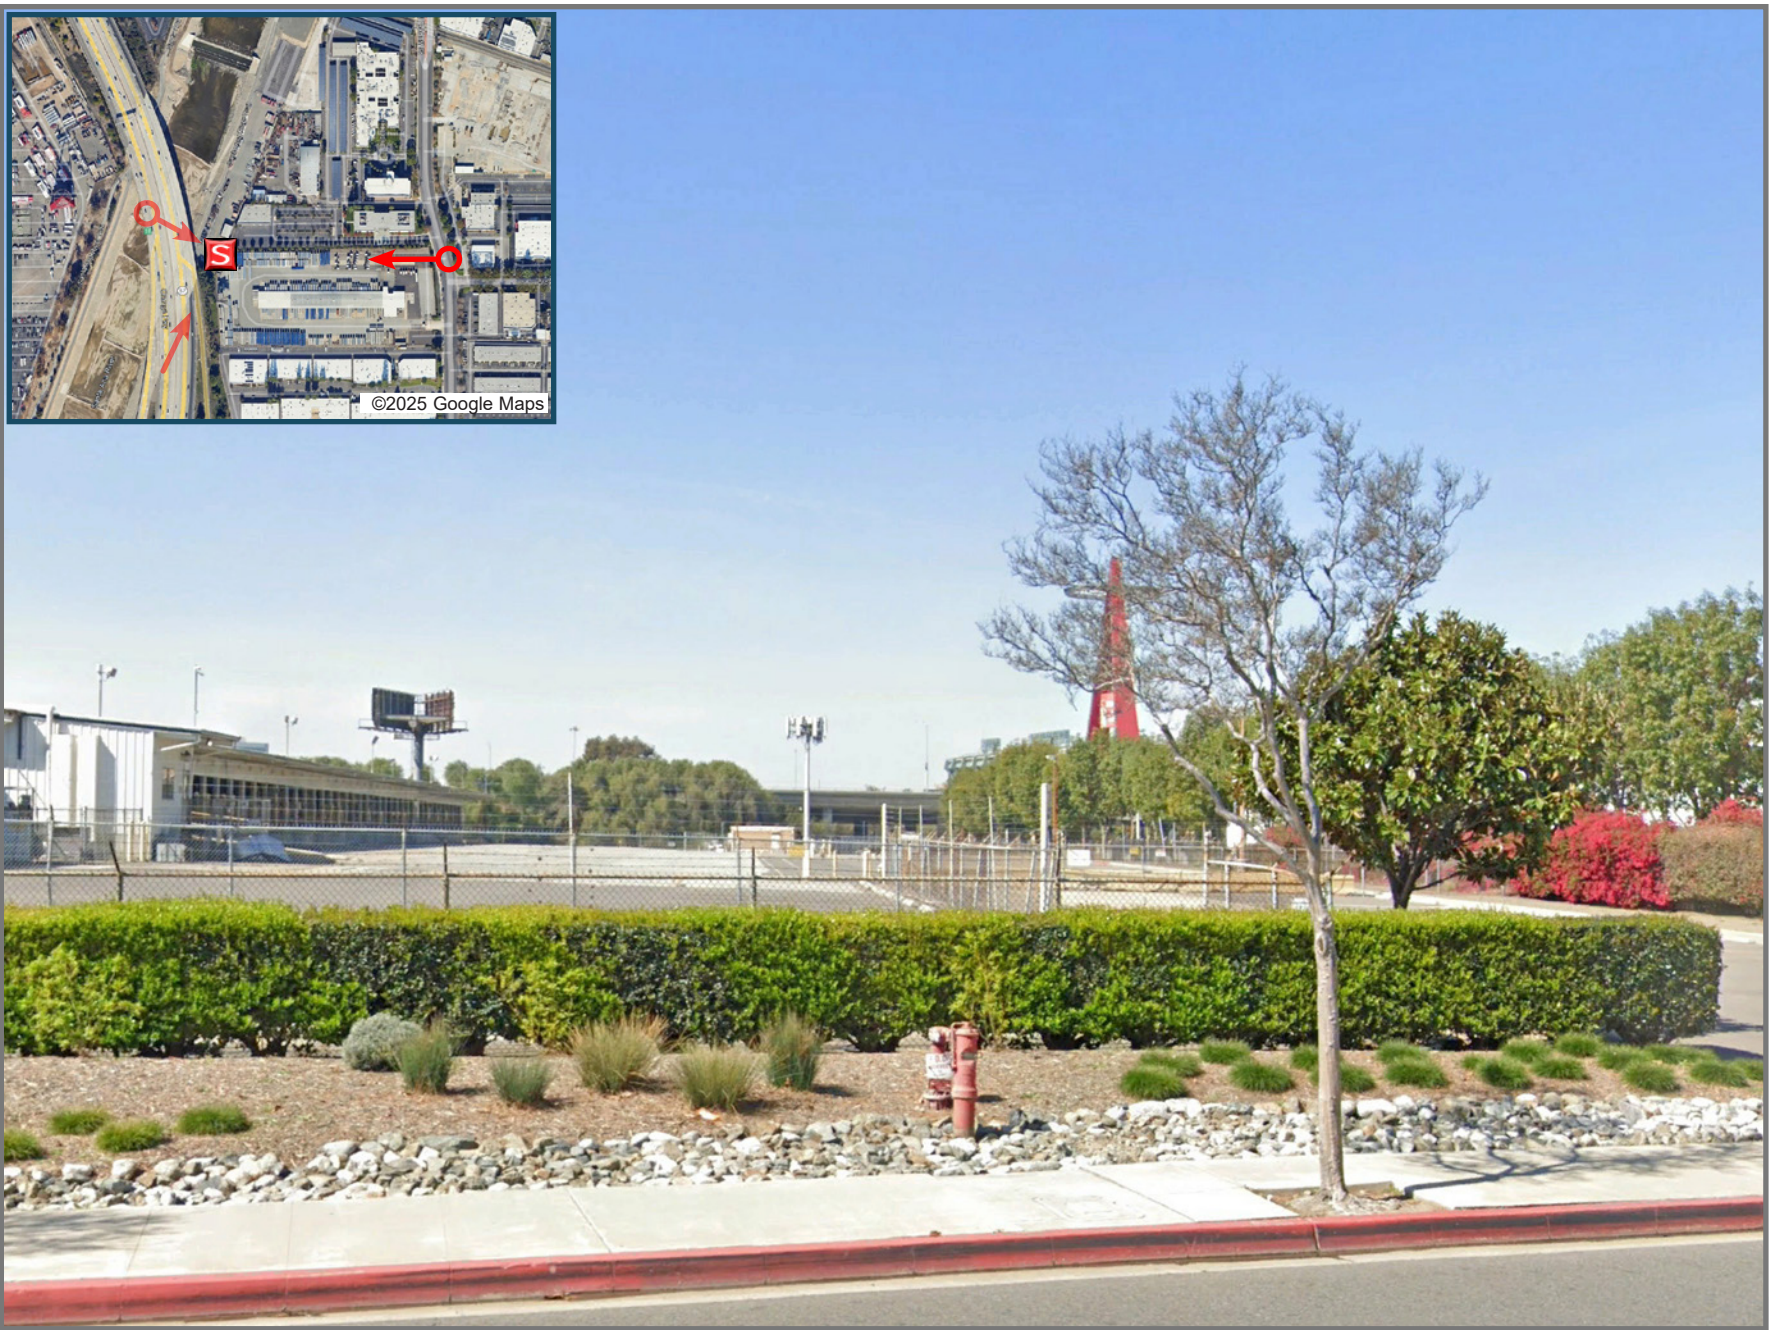

at&t

CXLO0733

2118 W COLLINS AVENUE ORANGE CA 92867

AEsims.com
877.9AE.sims

VIEW 1

©2025 Google Maps

EXISTING

PROPOSED MONOEUCALYPTUS

PROPOSED

LOOKING WEST FROM ECKHOFF STREET

EXISTING

PROPOSED LOOKING NORTHEAST FROM 57 FREEWAY

EXISTING

PROPOSED LOOKING SOUTHEAST FROM 57 FREEWAY