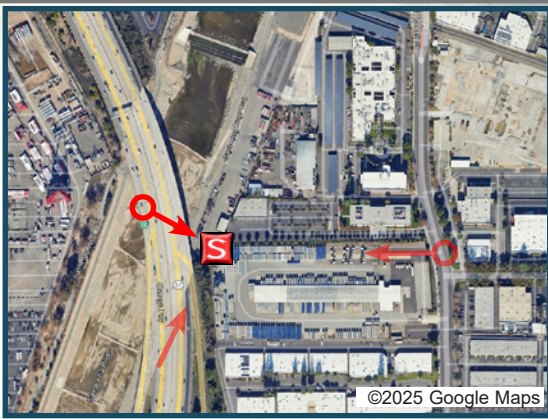

at&t

CXLO0733

2118 W COLLINS AVENUE ORANGE CA 92867

AEsims.com
877.9AE.sims

VIEW 1

©2025 Google Maps

EXISTING

PROPOSED MONOEUCALYPTUS

PROPOSED

LOOKING WEST FROM ECKHOFF STREET

EXISTING

PROPOSED LOOKING NORTHEAST FROM 57 FREEWAY

EXISTING

PROPOSED LOOKING SOUTHEAST FROM 57 FREEWAY