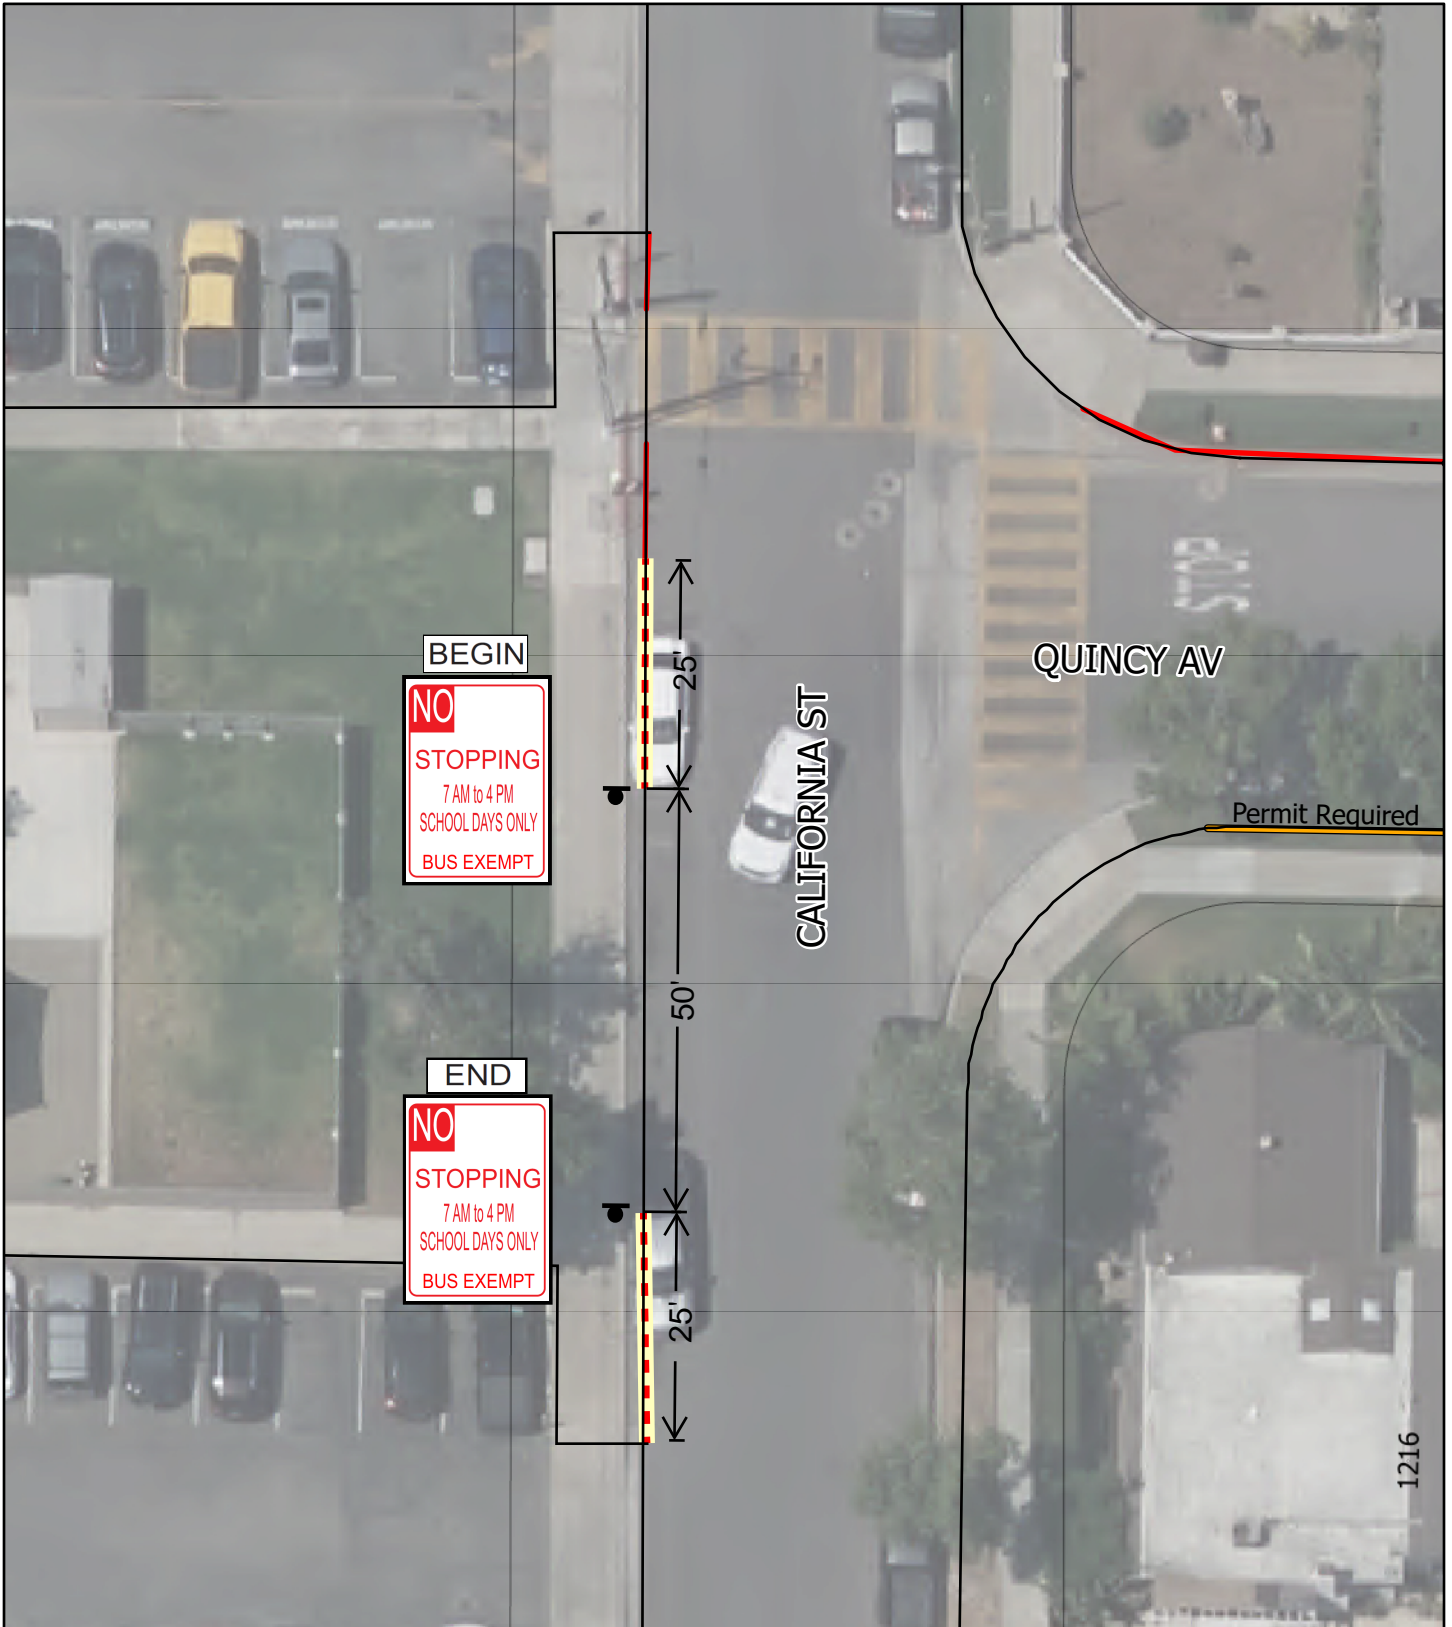

Item 4.3 Bus Loading Zone - California Street

Legend

- - - Red Curb (Proposed)
- Red Curb (Existing)
- Proposed Sign Location
- Permit Required

Item 4.3 Bus Loading Zone - California Street